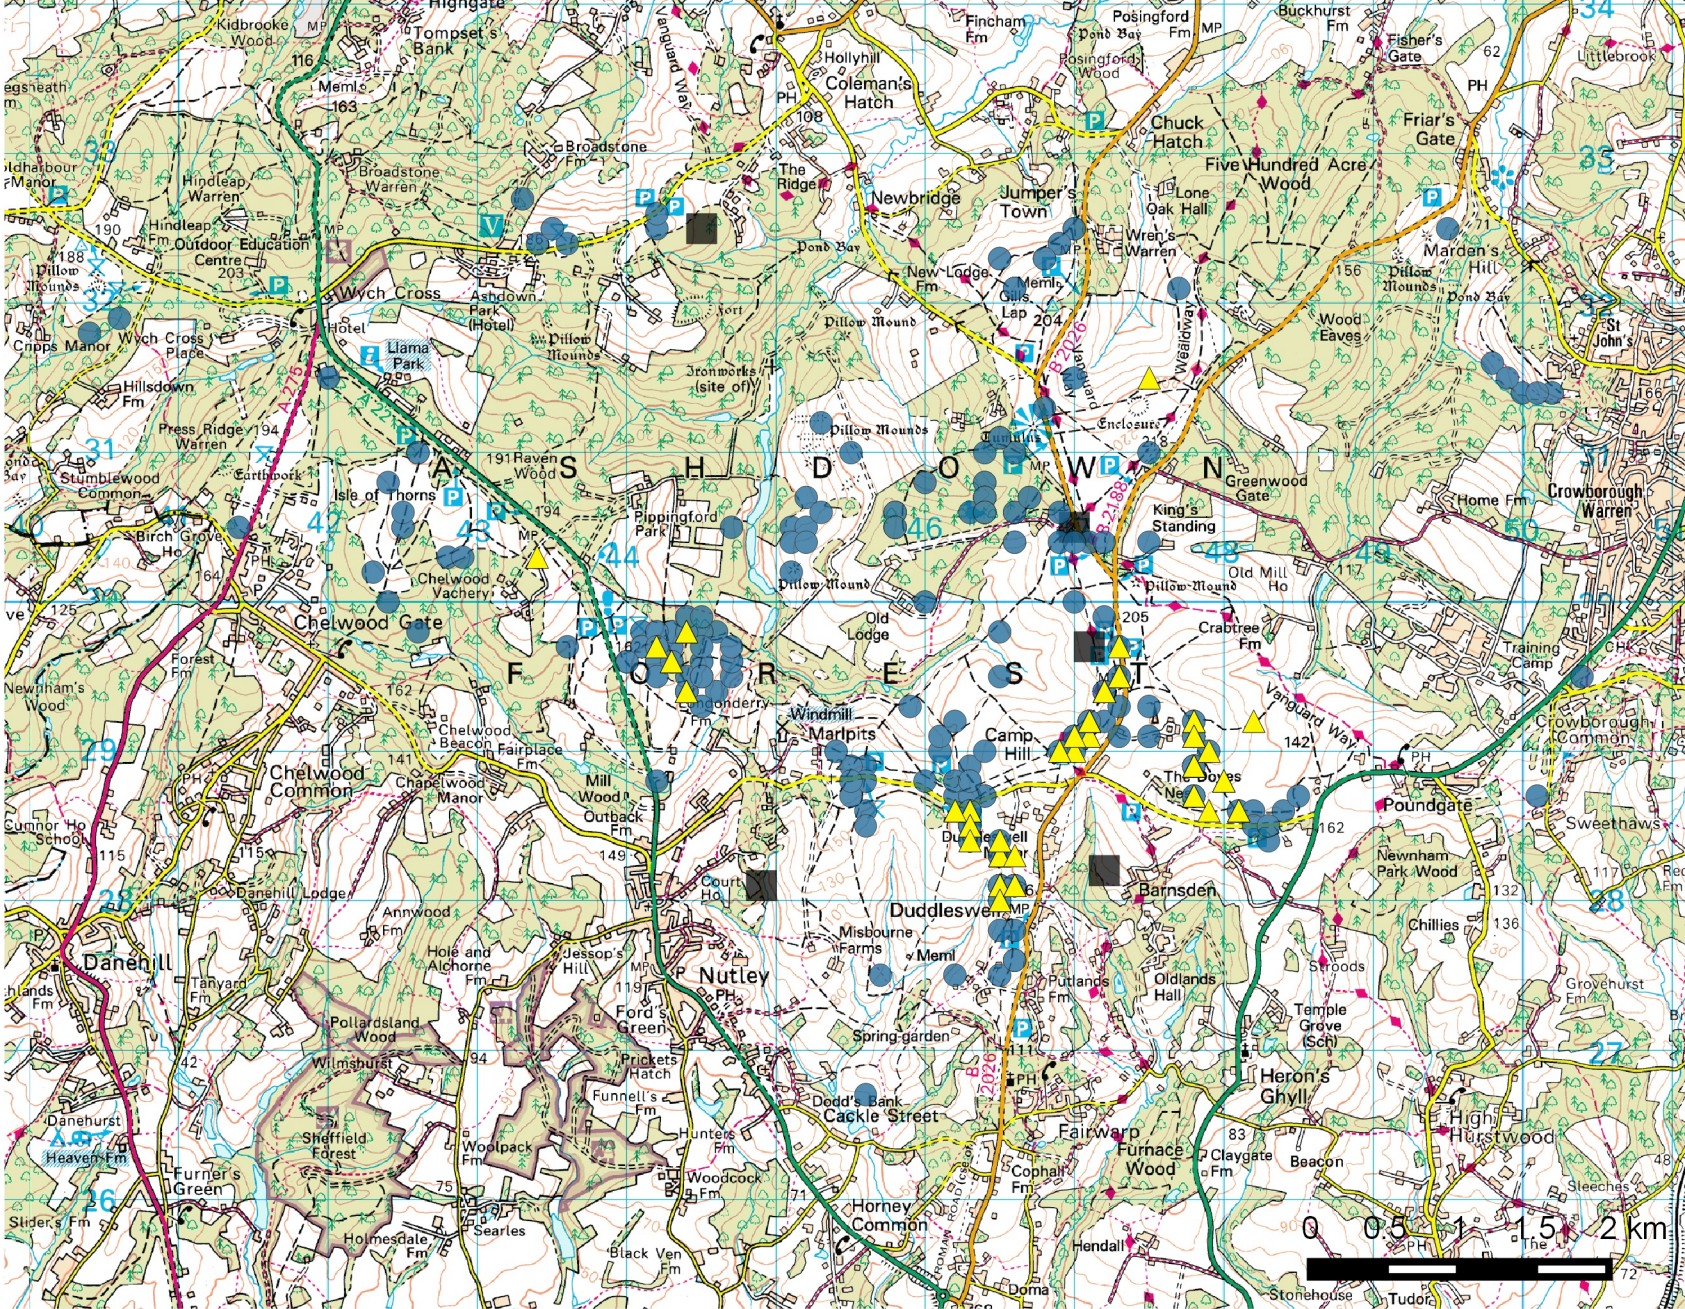

# Silver-studded Blue Ashdown Forest

Found in heathland where the silvery-blue wings of the males (blue with thick dark border) provide a marvellous sight as they fly low over the heather. The females are brown and far less conspicuous but, like the male, have distinct metallic spots on the hindwing. In late afternoon the adults often congregate to roost on sheltered bushes or grass tussocks.

-  Records since 2010
-  Records 1990 to 2009
-  Records pre-1990

© Crown Copyright and database rights 2016. Ordnance Survey 1002201.

Please record your sightings at [www.sussex-butterflies.org.uk](http://www.sussex-butterflies.org.uk)